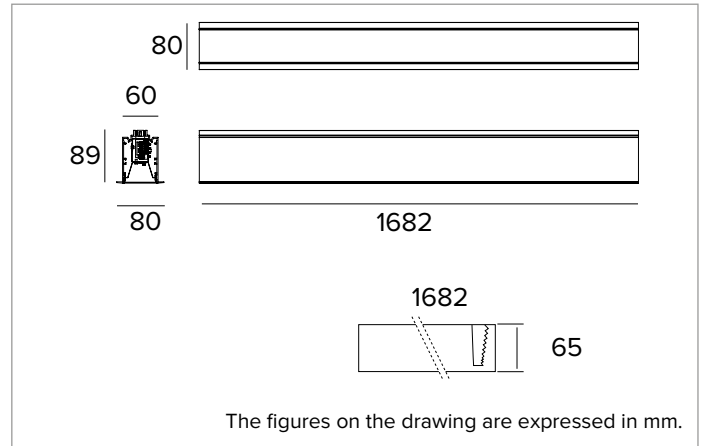

SOURCE

LED Engine made of linear LED boards Ra90. Tunable White version available on request.

Energy efficiency class: E

Nominal power: 72W

Nominal flux: 8628lm

Colour rendering index: 90

Rf: 91.4

Rg: 100.8

CCT nominal: 3000K

Lifetime (L80/B10): >50000h tq +25°C

ILLUMINOTECHNICAL CHARACTERISTICS

Diffused light with opal screen - Highly reflective brushed aluminium reflector and opaline polycarbonate screen.

Emission: DOWN OPAL

Optical efficiency: 68%

Fixture flux: 5876lm

Luminous efficacy: 73lm/W

Photobiological safety: Compliant with RG0 exempt risk group

MECHANICAL CHARACTERISTICS

White painted extruded aluminium body, available in four different lengths. Magnetic installation system to mount the light unit into the housing complete with an anti-fall safety cable.

Colour and finish: Plaster white

Dimensions: L=1682mm

Weight: 5Kg

Version: LINEAR

Degree of protection: IP20

ELECTRICAL CHARACTERISTICS

Integrated electronic ON-OFF power supply. Complete with electrical cables to guarantee feeding continuity (max 2kW). Emergency Pack available on request. Luminaire compliant with EN 60598-2-22 for power supply from a centralised emergency system CPSS (Central Power Supply System), not incorporated in the luminaire - high risk areas excluded. The default power and flux are 100% in AC and 100% in DC.

Fixture Power: 81W

Power supply: 220-240Vac 50/60Hz

Insulation Class: CLASS 1

Type of driver / Control: ON-OFF

Driver included: YES

Class F: YES

SAFE FLICKER: PstLM=<1 and SVM=<0.4 (IEC TR 61547-1 and IEC TR 63158), to ensure a more comfortable and safe light

Ambient temperature: 0°C / +25°C

INSTALLATION

For linear configurations complete with a special connector to attach to the power supply. To be completed with end caps.

NOTES

110-277Vac version available on request.

REGULATIONS AND CERTIFICATIONS

ENEC.

WARRANTY

5 years.

WARNING

Luminaire designed for disposal/recycling at end-of-life. Replaceable (LED only) light source by a professional. Replaceable control gear by a professional.

Due to the technological evolution of the electronic components, the data provided may be updated, and as such, confirmation must be requested during the order process.

Luminous flux and power supply have +/-10% tolerances with respect to the indicated value. tq +25°C (CIE 121).

We reserve the right to make technical changes.

Targetti Sankey S.r.l.
Via Pratese, 164
50145 Firenze - Italy
Tel: +39 055 37911
targetti.com
targetti@targetti.com

CCIAA Firenze
Share Capital:
€ 500.000,00
VAT N. (IT):
01537660480
R.E.A.: FI-275656

TARGETTI